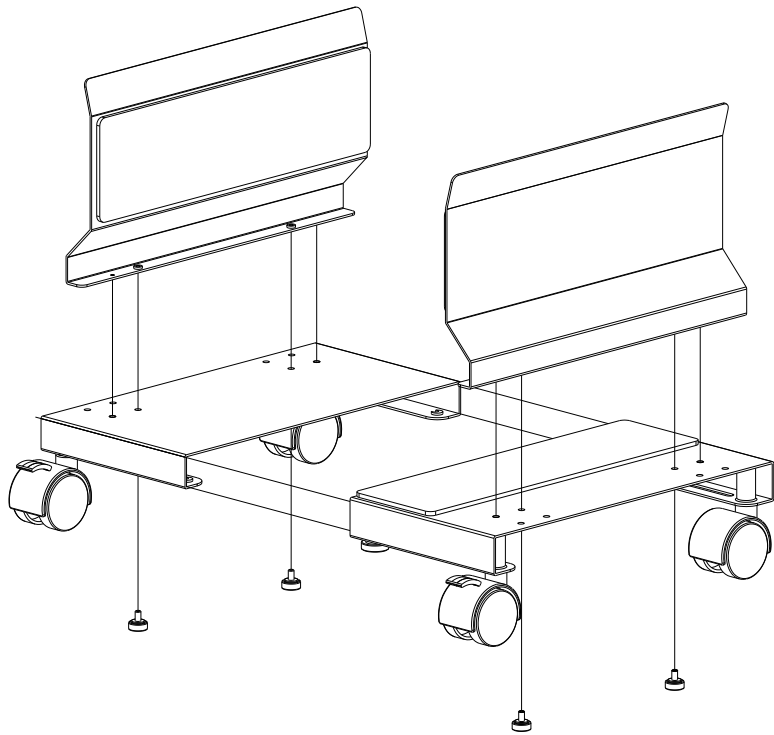

# **#60607 SERIES TOOL FREE EZ ADJUSTABLE CPU CART**

**A. POSITION  
FOR CPU WIDTH  
FROM 3.5" TO 6.5"**

**B. POSITION  
FOR CPU WIDTH  
FROM 4.5" TO 8.25"**