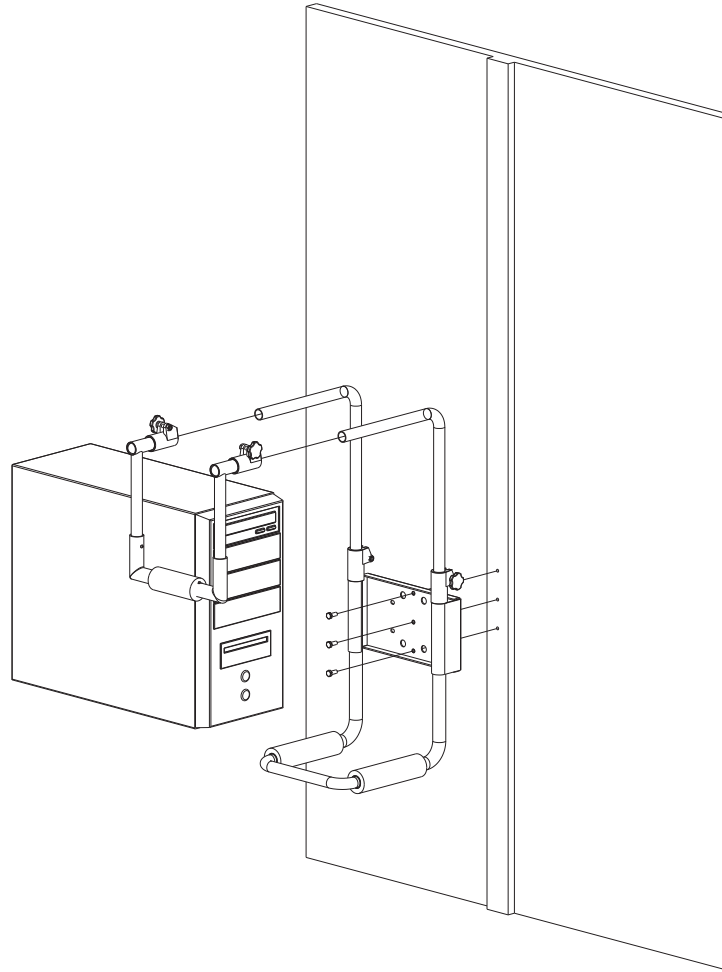

#60606 SERIES UNIVERSAL VERTICAL SURFACE MOUNT CPU HOLDER INSTALLATION GUIDE

TRACK MOUNT

WALL MOUNT

POLE MOUNT