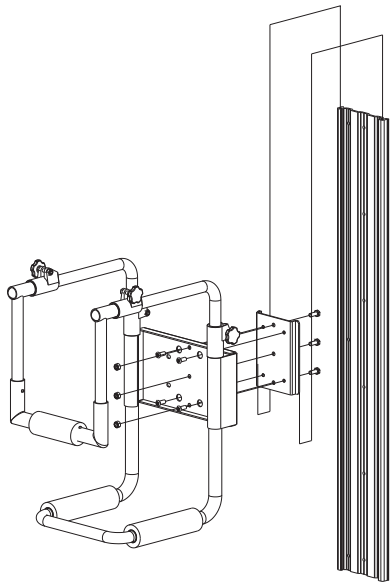

#60606 SERIES UNIVERSAL VERTICAL SURFACE MOUNT CPU HOLDER INSTALLATION GUIDE

TRACK MOUNT

WALL MOUNT

POLE MOUNT