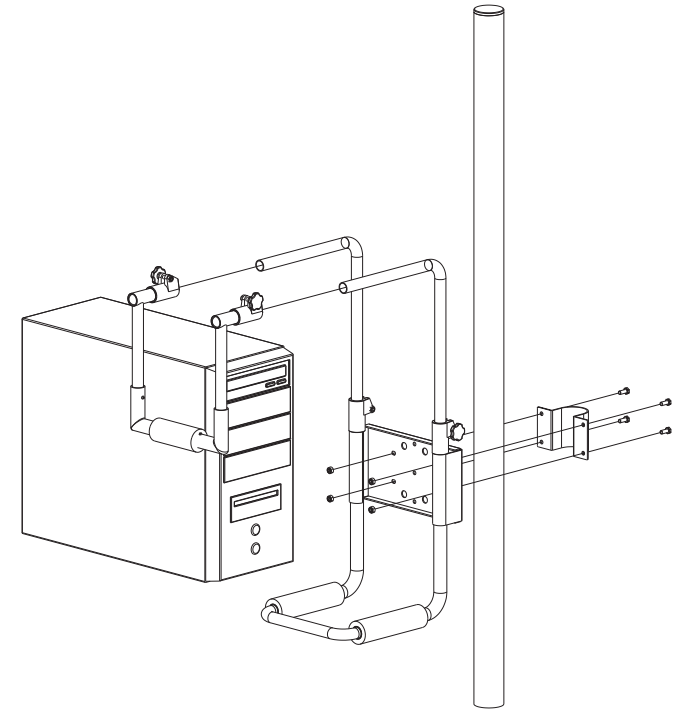

#60606 SERIES UNIVERSAL VERTICAL SURFACE MOUNT CPU HOLDER INSTALLATION GUIDE

TRACK MOUNT

WALL MOUNT

POLE MOUNT