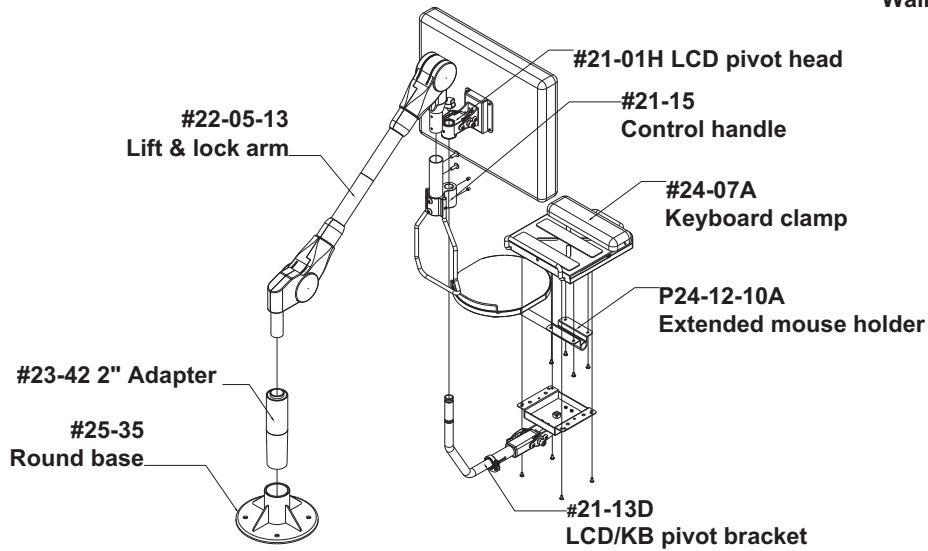

# #60279 SERIES LCD/KB LIFT/LOCK ARM INSTALLATION GUIDE

(WALL MOUNT)

(DESK TOP MOUNT)

(POLE MOUNT)