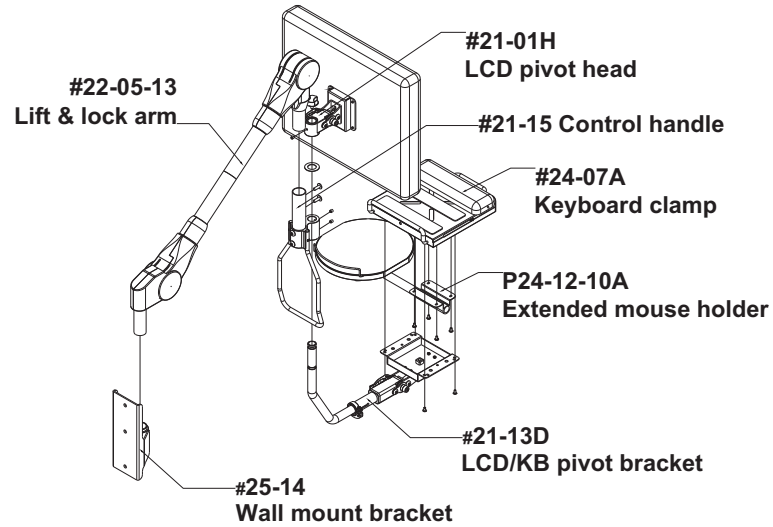

# #60279 SERIES LCD/KB LIFT/LOCK ARM INSTALLATION GUIDE

(WALL MOUNT)

(DESK TOP MOUNT)

(POLE MOUNT)