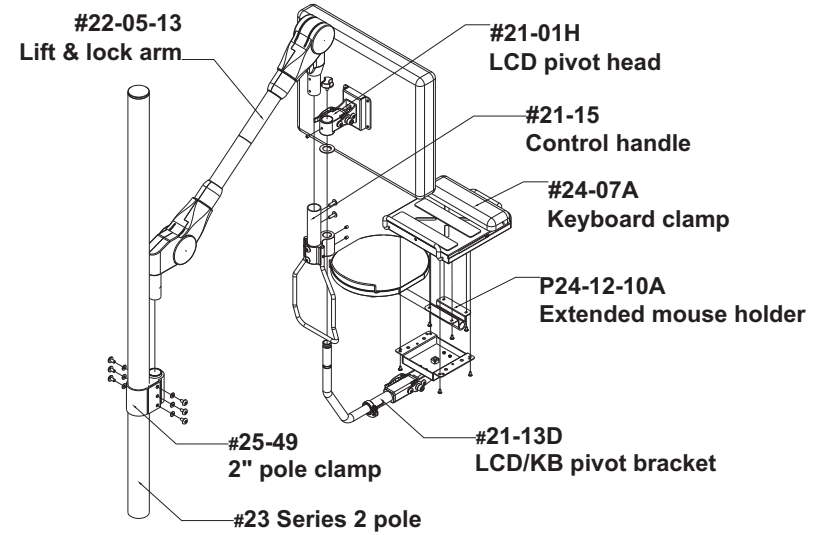

# #60279 SERIES LCD/KB LIFT/LOCK ARM INSTALLATION GUIDE

(WALL MOUNT)

(DESK TOP MOUNT)

(POLE MOUNT)