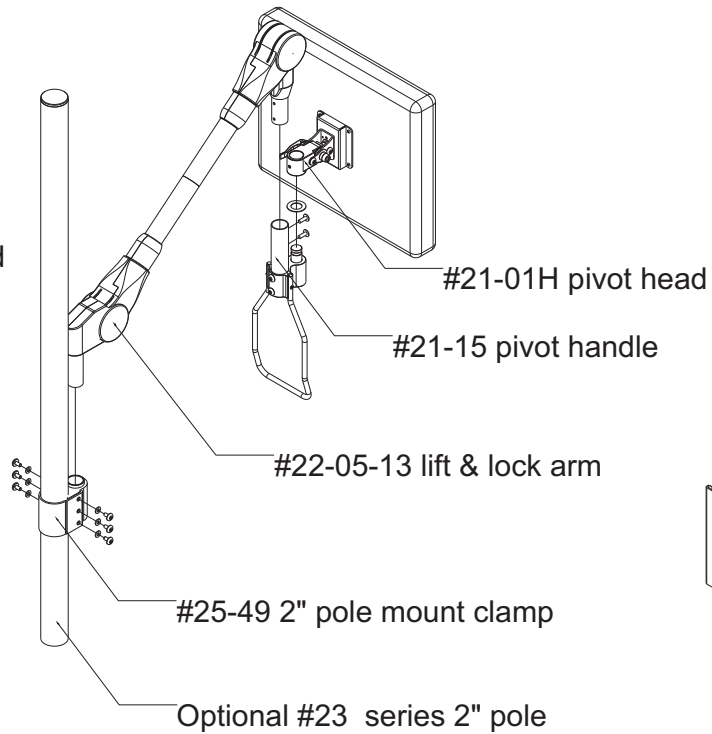

**#60272 SERIES  
LIFT & LOCK ADJUSTABLE LCD ARM  
INSTALLATION GUIDE**

**(DESK TOP MOUNT)**

**(POLE MOUNT)**

**(WALL MOUNT)**