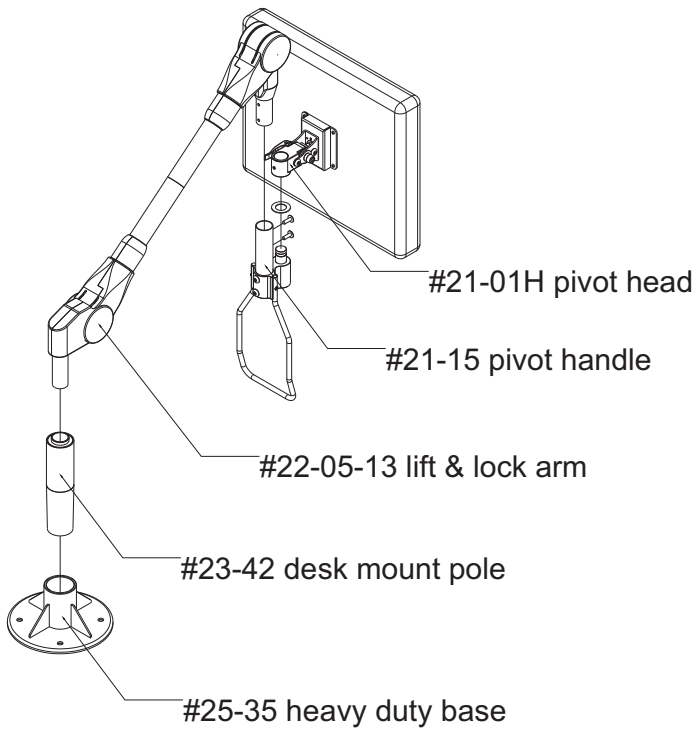

**#60272 SERIES  
LIFT & LOCK ADJUSTABLE LCD ARM  
INSTALLATION GUIDE**

**(DESK TOP MOUNT)**

**(POLE MOUNT)**

**(WALL MOUNT)**