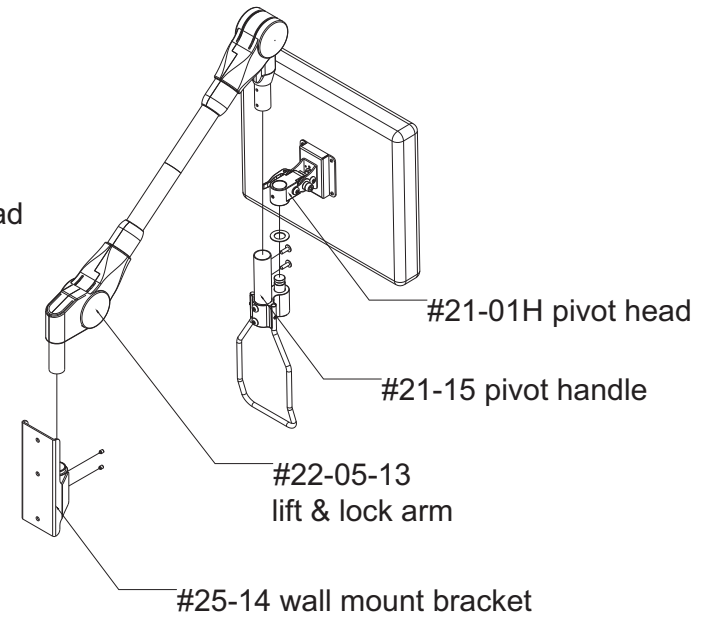

**#60272 SERIES  
LIFT & LOCK ADJUSTABLE LCD ARM  
INSTALLATION GUIDE**

**(DESK TOP MOUNT)**

**(POLE MOUNT)**

**(WALL MOUNT)**