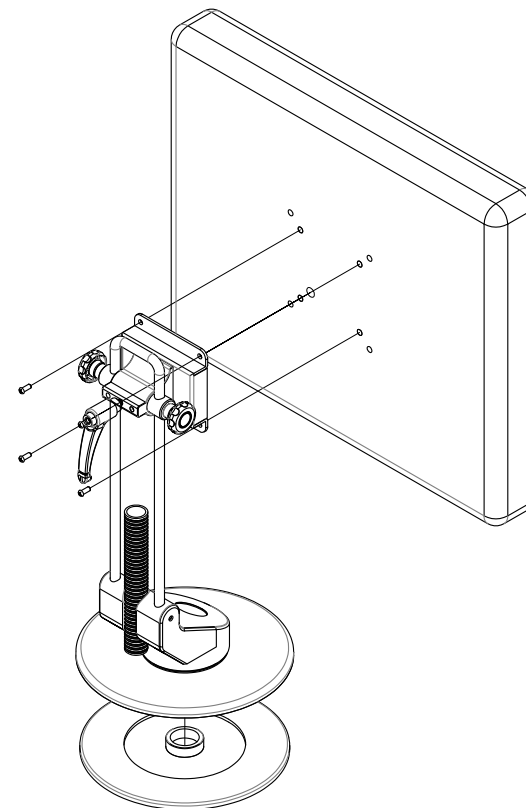

#60240 SERIES LCD MOUNT BRACKET INSTALLATION GUIDE

P/N: #60240C Series

P/N: #60240P Series

P/N: #60240T Series

P/N: #60240F Series