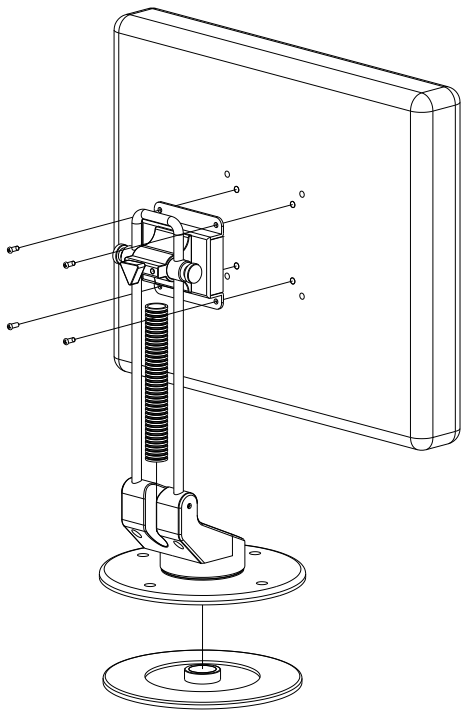

# #60240 SERIES LCD MOUNT BRACKET INSTALLATION GUIDE

#60240-00C

#60240-00P

#60240-00T

#60240-00F