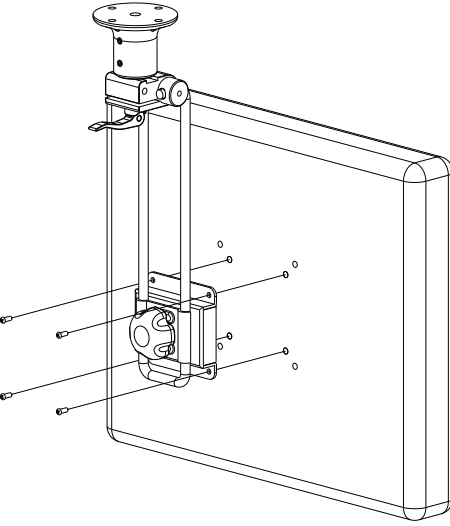

# #60240 SERIES LCD MOUNT BRACKET INSTALLATION GUIDE

#60240-00C

#60240-00P

#60240-00T

#60240-00F