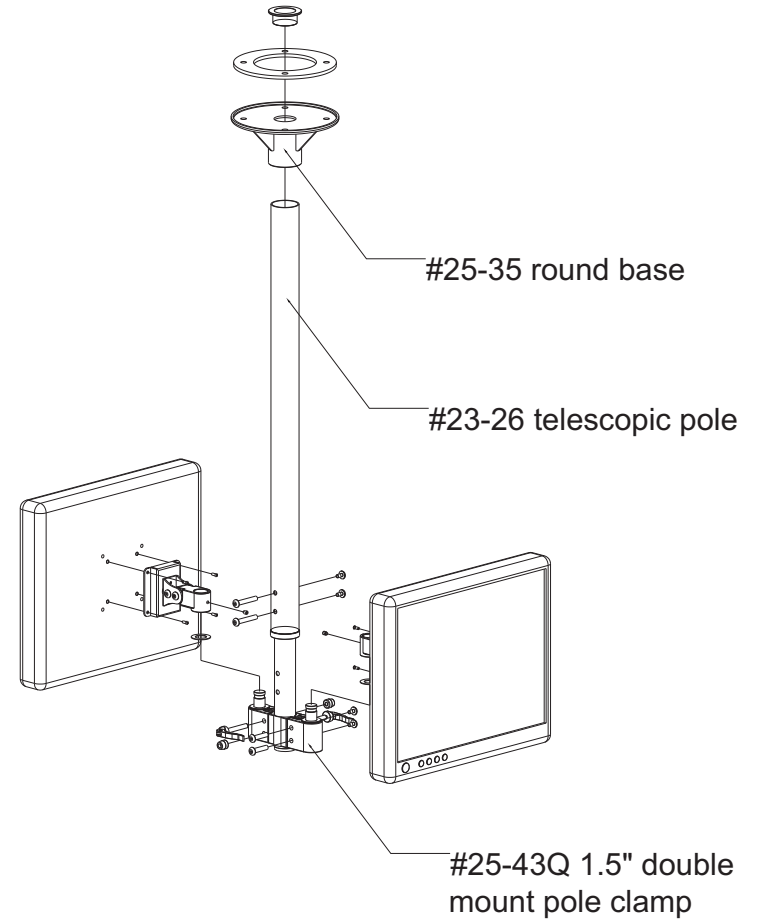

#60230 SERIES TELESCOPIC POLE CEILING MOUNTS INSTALLATION GUIDE

#60230-10H

#60230-20H