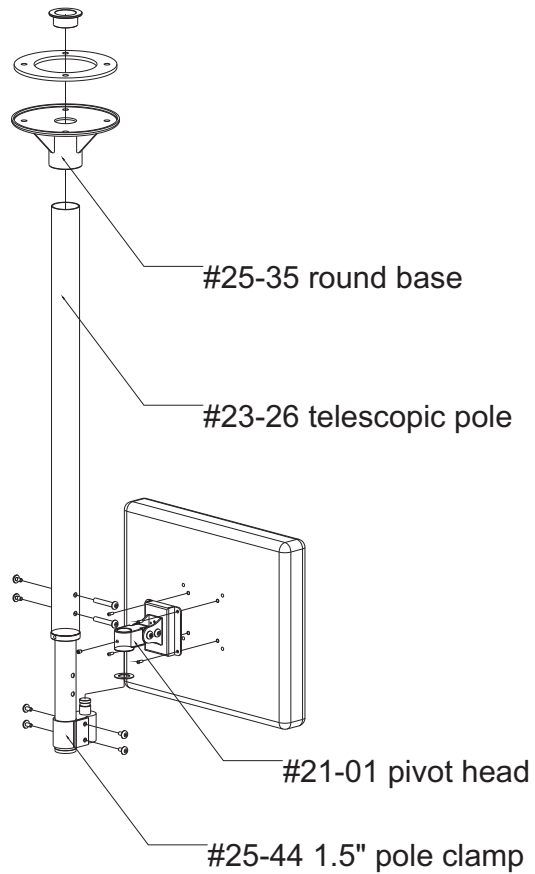

#60230 SERIES TELESCOPIC POLE CEILING MOUNTS INSTALLATION GUIDE

#60230-10H

#60230-20H