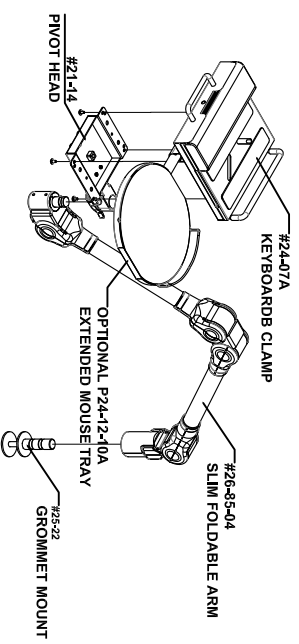

**#60229 SERIES
HORIZONTAL SURFACE MOUNT
SLIM FOLDABLE ARM
ADJUSTABLE KEYBOARD HOLDER
INSTALLATION GUIDE**

P/N: #60229-46C

P/N: #60229-46U

P/N: #60229-47G

P/N: #60229-47C

P/N: #60229-47U

P/N: #60229-47G