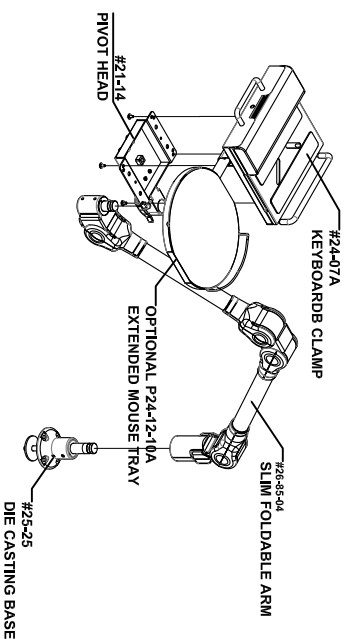

**#60229 SERIES
HORIZONTAL SURFACE MOUNT
SLIM FOLDABLE ARM
ADJUSTABLE KEYBOARD HOLDER
INSTALLATION GUIDE**

P/N: #60229-46C

P/N: #60229-46U

P/N: #60229-47G

P/N: #60229-47C

P/N: #60229-47U

P/N: #60229-47G