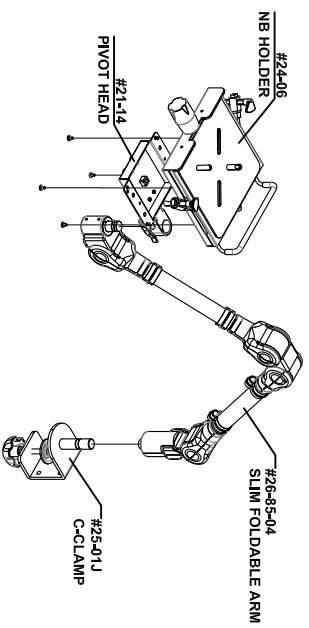

**#60229 SERIES
HORIZONTAL SURFACE MOUNT
SLIM FOLDABLE ARM
ADJUSTABLE KEYBOARD HOLDER
INSTALLATION GUIDE**

P/N: #60229-46C

P/N: #60229-46U

P/N: #60229-47G

P/N: #60229-47C

P/N: #60229-47U

P/N: #60229-47G