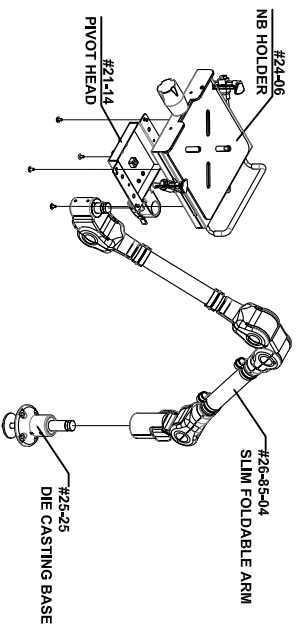

**#60229 SERIES
HORIZONTAL SURFACE MOUNT
SLIM FOLDABLE ARM
ADJUSTABLE KEYBOARD HOLDER
INSTALLATION GUIDE**

P/N: #60229-46C

P/N: #60229-46U

P/N: #60229-47G

P/N: #60229-47C

P/N: #60229-47U

P/N: #60229-47G