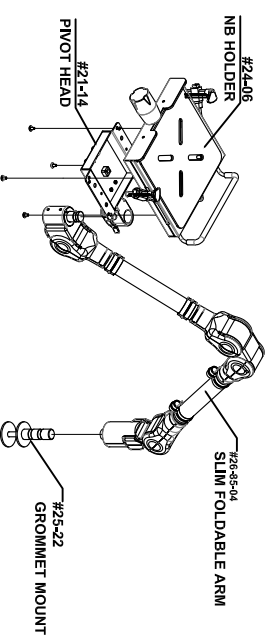

**#60229 SERIES
HORIZONTAL SURFACE MOUNT
SLIM FOLDABLE ARM
ADJUSTABLE KEYBOARD HOLDER
INSTALLATION GUIDE**

P/N: #60229-46C

P/N: #60229-46U

P/N: #60229-47G

P/N: #60229-47C

P/N: #60229-47U

P/N: #60229-47G