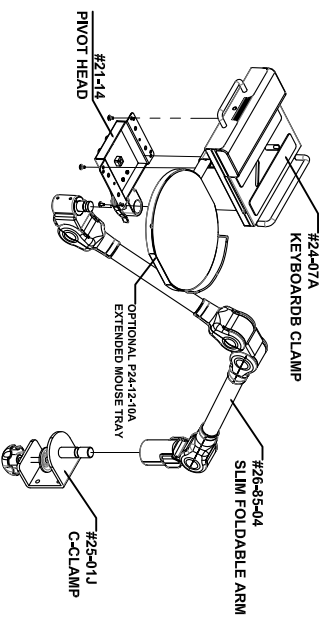

**#60229 SERIES
HORIZONTAL SURFACE MOUNT
SLIM FOLDABLE ARM
ADJUSTABLE KEYBOARD HOLDER
INSTALLATION GUIDE**

P/N: #60229-46C

P/N: #60229-46U

P/N: #60229-47G

P/N: #60229-47C

P/N: #60229-47U

P/N: #60229-47G