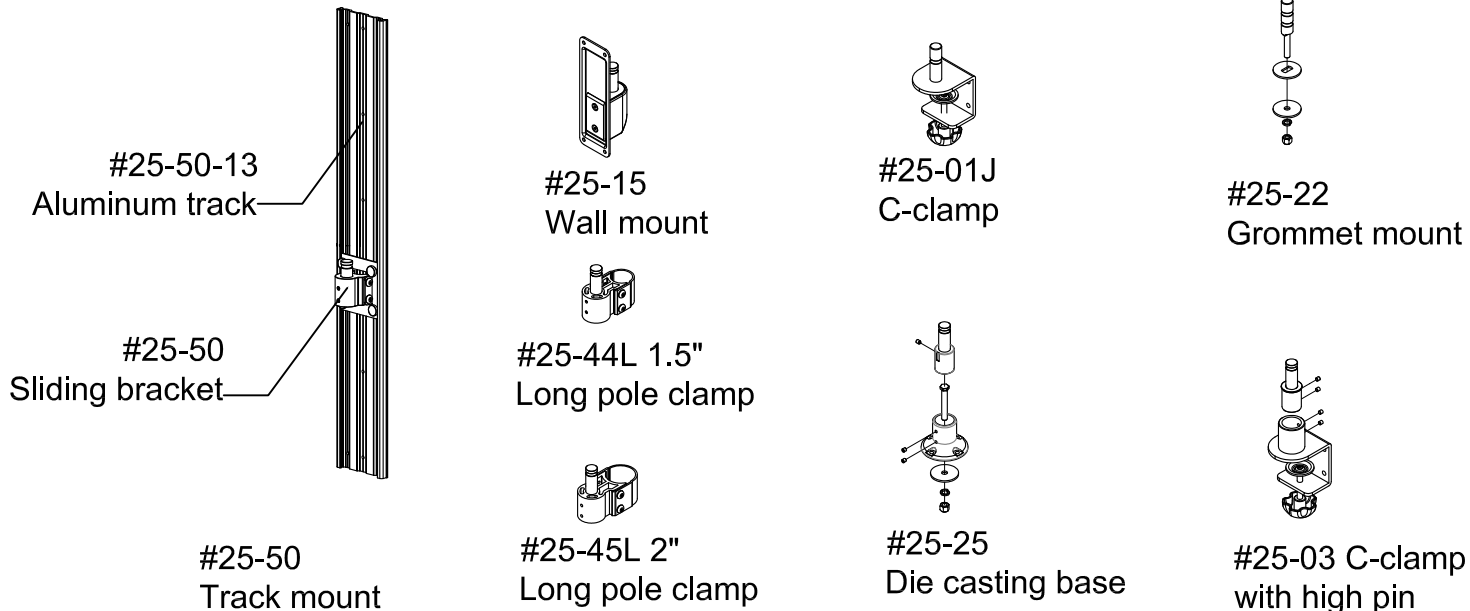

**#60229 SERIES  
SLIM FOLDABLE ARM  
ADJUSTABLE HOLDER  
INSTALLATION GUIDE**

To open the plastic cover on swivel base for driving the set screws

You may drive the set screws gently for tight junction or for anti-thief.