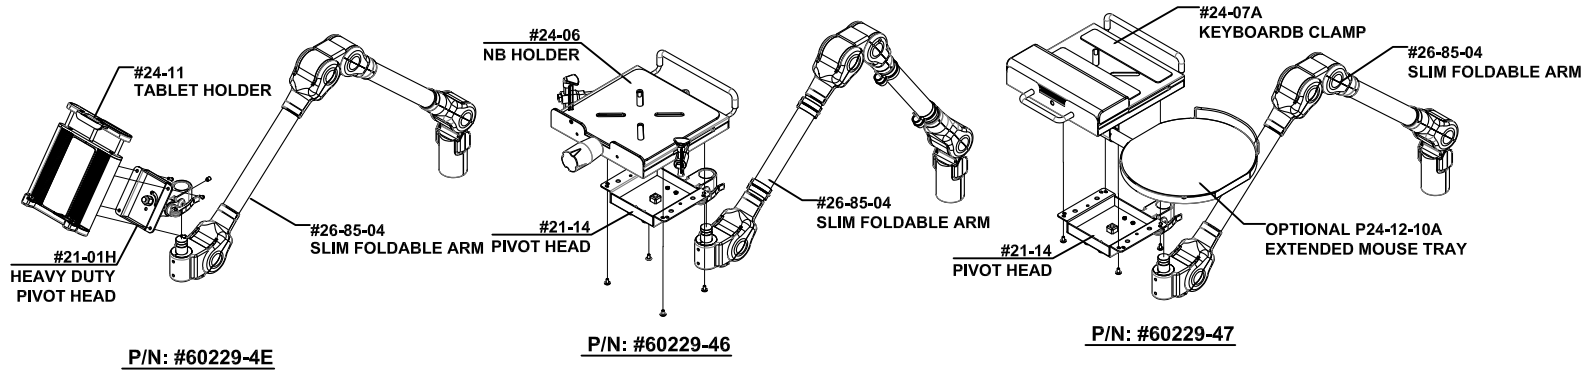

**#60229 SERIES  
SLIM FOLDABLE ARM  
ADJUSTABLE HOLDER  
INSTALLATION GUIDE**

To open the plastic cover on swivel base for driving the set screws

You may drive the set screws gently for tight junction or for anti-thief.