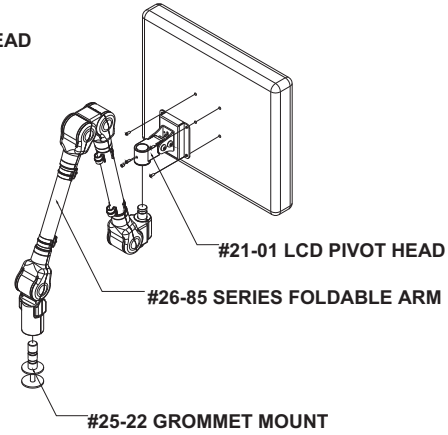

#60226 SLIM FOLDABLE ARM SERIES FOR C-CLAMP MOUNT, VERTICAL SURFACE MOUNT AND DESK TOP MOUNT INSTALLATION GUIDE

To open the plastic cover on swivel base for driving the set screws

You may drive the set screws gently for tight junction or for anti-theft.