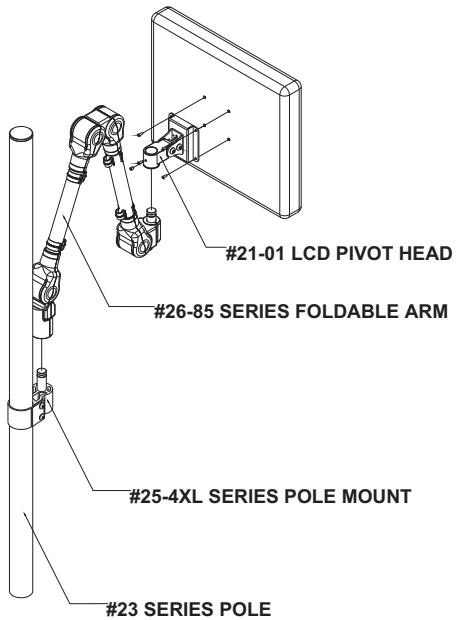

#60226 SLIM FOLDABLE ARM SERIES FOR C-CLAMP MOUNT, VERTICAL SURFACE MOUNT AND DESK TOP MOUNT INSTALLATION GUIDE

To open the plastic cover on swivel base for driving the set screws

You may drive the set screws gently for tight junction or for anti-theft.