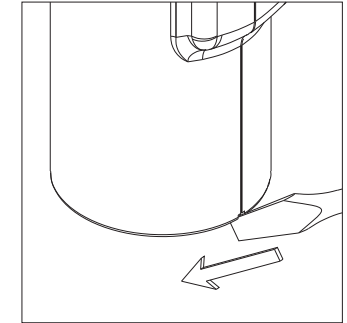

#60226 SLIM FOLDABLE ARM SERIES FOR C-CLAMP MOUNT, VERTICAL SURFACE MOUNT AND DESK TOP MOUNT INSTALLATION GUIDE

To open the plastic cover on swivel base for driving the set screws

You may drive the set screws gently for tight junction or for anti-theft.