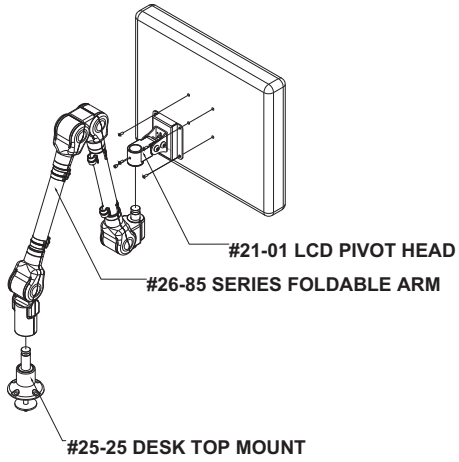

#60226 SLIM FOLDABLE ARM SERIES FOR C-CLAMP MOUNT, VERTICAL SURFACE MOUNT AND DESK TOP MOUNT INSTALLATION GUIDE

To open the plastic cover on swivel base for driving the set screws

You may drive the set screws gently for tight junction or for anti-theft.