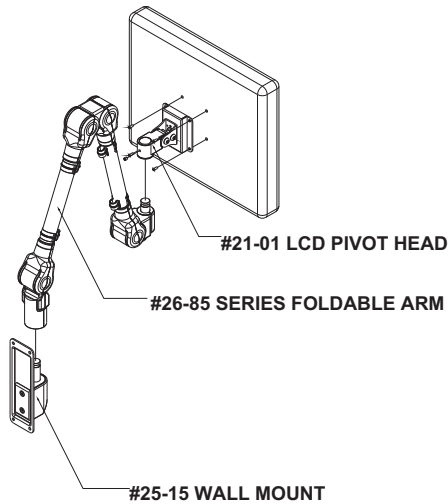

#60226 SLIM FOLDABLE ARM SERIES FOR C-CLAMP MOUNT, VERTICAL SURFACE MOUNT AND DESK TOP MOUNT INSTALLATION GUIDE

To open the plastic cover on swivel base for driving the set screws

You may drive the set screws gently for tight junction or for anti-theft.