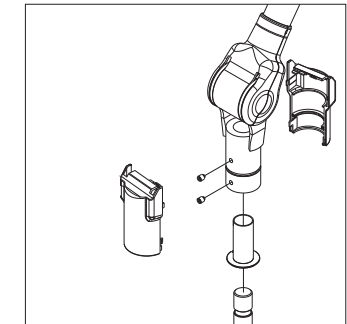

#60226 SLIM FOLDABLE ARM SERIES FOR C-CLAMP MOUNT, VERTICAL SURFACE MOUNT AND DESK TOP MOUNT INSTALLATION GUIDE

To open the plastic cover on swivel base for driving the set screws

You may drive the set screws gently for tight junction or for anti-theft.