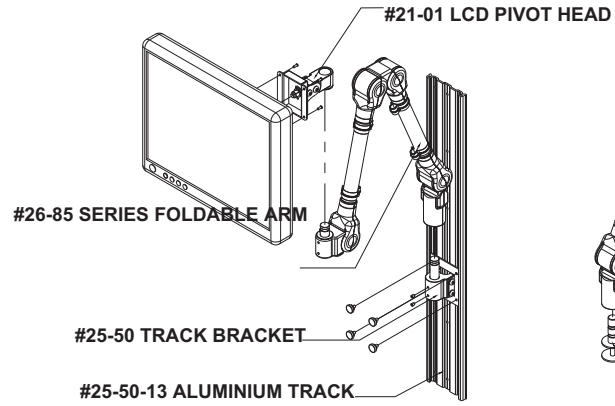

#60226 SLIM FOLDABLE ARM SERIES FOR C-CLAMP MOUNT, VERTICAL SURFACE MOUNT AND DESK TOP MOUNT INSTALLATION GUIDE

To open the plastic cover on swivel base for driving the set screws

You may drive the set screws gently for tight junction or for anti-theft.