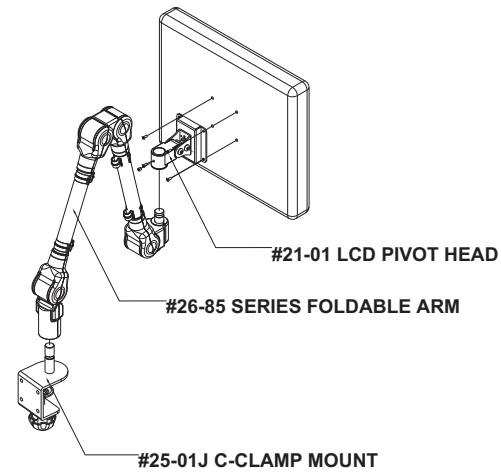

#60226 SLIM FOLDABLE ARM SERIES FOR C-CLAMP MOUNT, VERTICAL SURFACE MOUNT AND DESK TOP MOUNT INSTALLATION GUIDE

To open the plastic cover on swivel base for driving the set screws

You may drive the set screws gently for tight junction or for anti-theft.