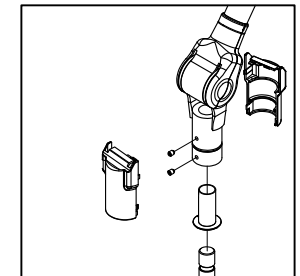

# #60223 SLIM ARM ADJUSTABLE NB HOLDER INSTALLATION GUIDE

To open the plastic cover on swivel base for driving the set screws

You may drive the set screws gently for tight junction or for anti-theft.