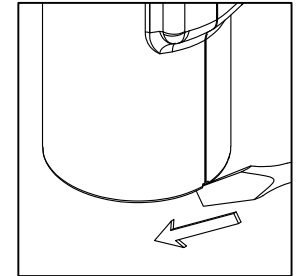

# #60223 SLIM ARM ADJUSTABLE NB HOLDER INSTALLATION GUIDE

To open the plastic cover on swivel base for driving the set screws

You may drive the set screws gently for tight junction or for anti-theft.