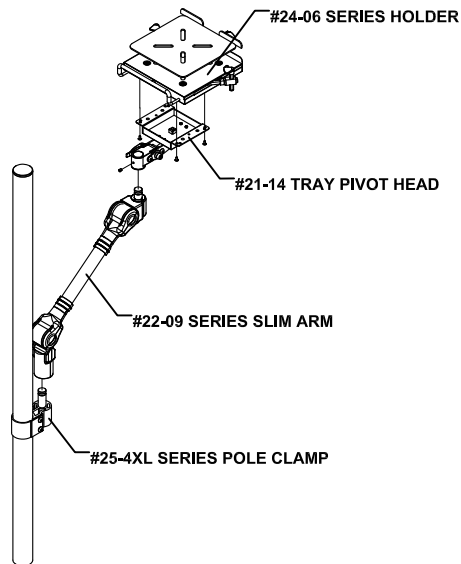

# #60223 SLIM ARM ADJUSTABLE NB HOLDER INSTALLATION GUIDE

To open the plastic cover on swivel base for driving the set screws

You may drive the set screws gently for tight junction or for anti-theft.