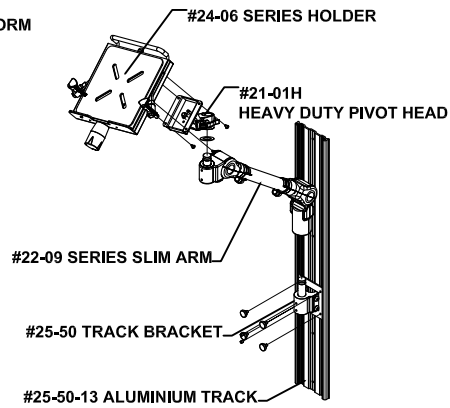

# #60223 SLIM ARM ADJUSTABLE NB HOLDER INSTALLATION GUIDE

To open the plastic cover on swivel base for driving the set screws

You may drive the set screws gently for tight junction or for anti-theft.