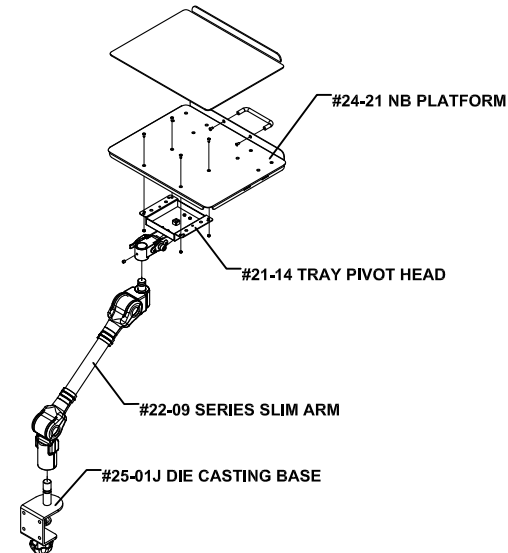

# #60223 SLIM ARM ADJUSTABLE NB HOLDER INSTALLATION GUIDE

To open the plastic cover on swivel base for driving the set screws

You may drive the set screws gently for tight junction or for anti-theft.