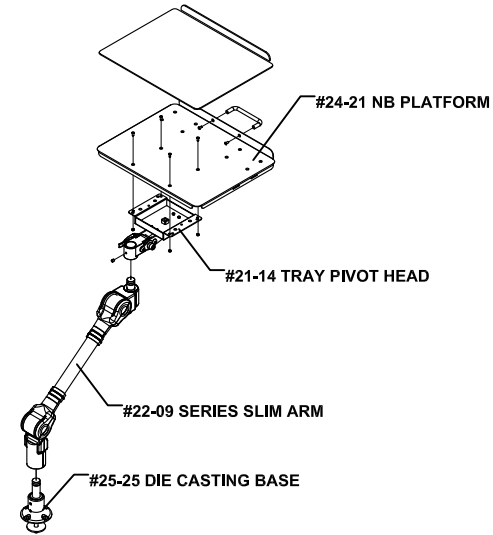

# #60223 SLIM ARM ADJUSTABLE NB HOLDER INSTALLATION GUIDE

To open the plastic cover on swivel base for driving the set screws

You may drive the set screws gently for tight junction or for anti-theft.