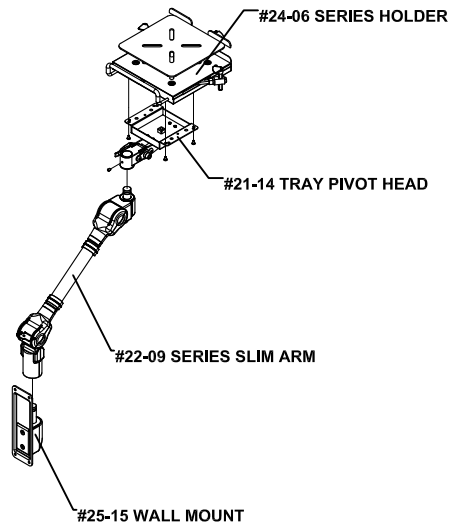

# #60223 SLIM ARM ADJUSTABLE NB HOLDER INSTALLATION GUIDE

To open the plastic cover on swivel base for driving the set screws

You may drive the set screws gently for tight junction or for anti-theft.