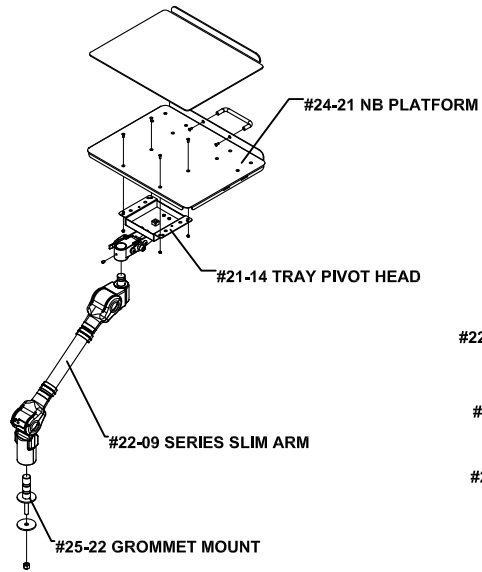

# #60223 SLIM ARM ADJUSTABLE NB HOLDER INSTALLATION GUIDE

To open the plastic cover on swivel base for driving the set screws

You may drive the set screws gently for tight junction or for anti-theft.