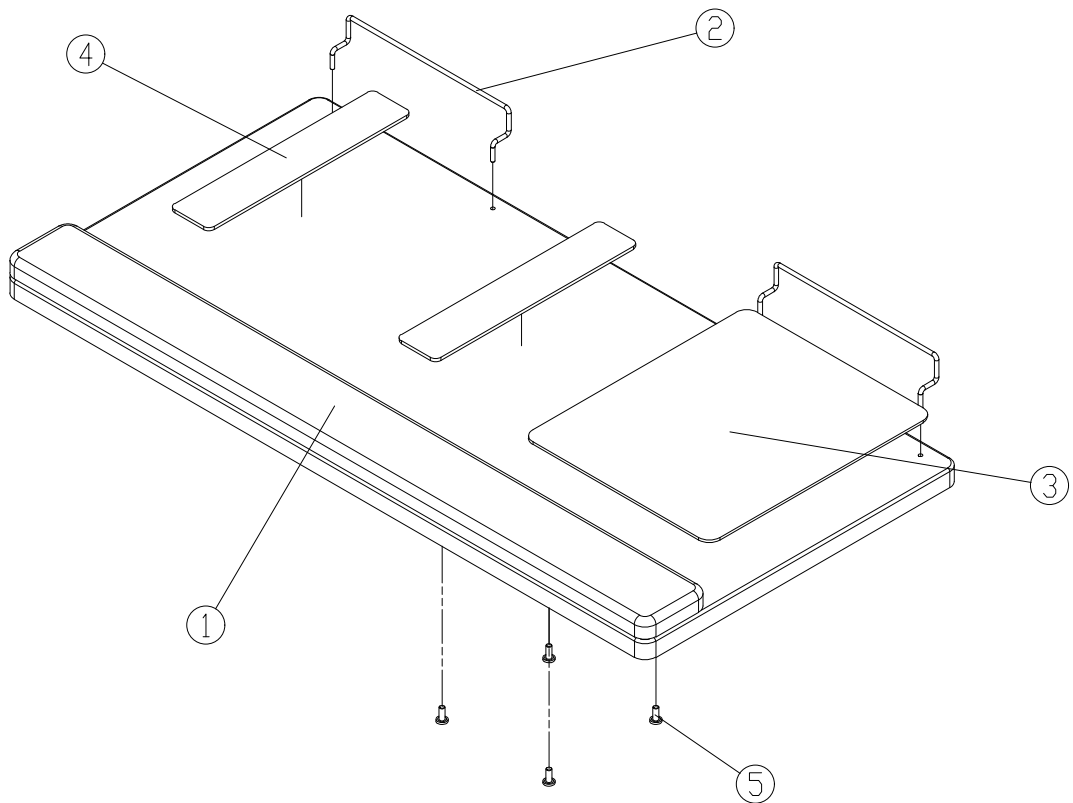

**P/N : #24-14B**  
**MDF Keyboard & mouse platform**  
**Installation guide**

Item No.	Part NO.	Description	QTY
1	P24-14-01B	MDF Keyboard & mouse platform	1
	P24-14-06B	MDF Keyboard & mouse wrist platform	1
	P24-08-03	Double-sided tape	3
2	P24-08-04	Stainless steel guard	2
3	P24-14-02	Soft mouse pad	1
4	P24-12-13	Rubber stick-on pad	2
5	P24-08-05	M4*L10 Phillips Truss Screw	4