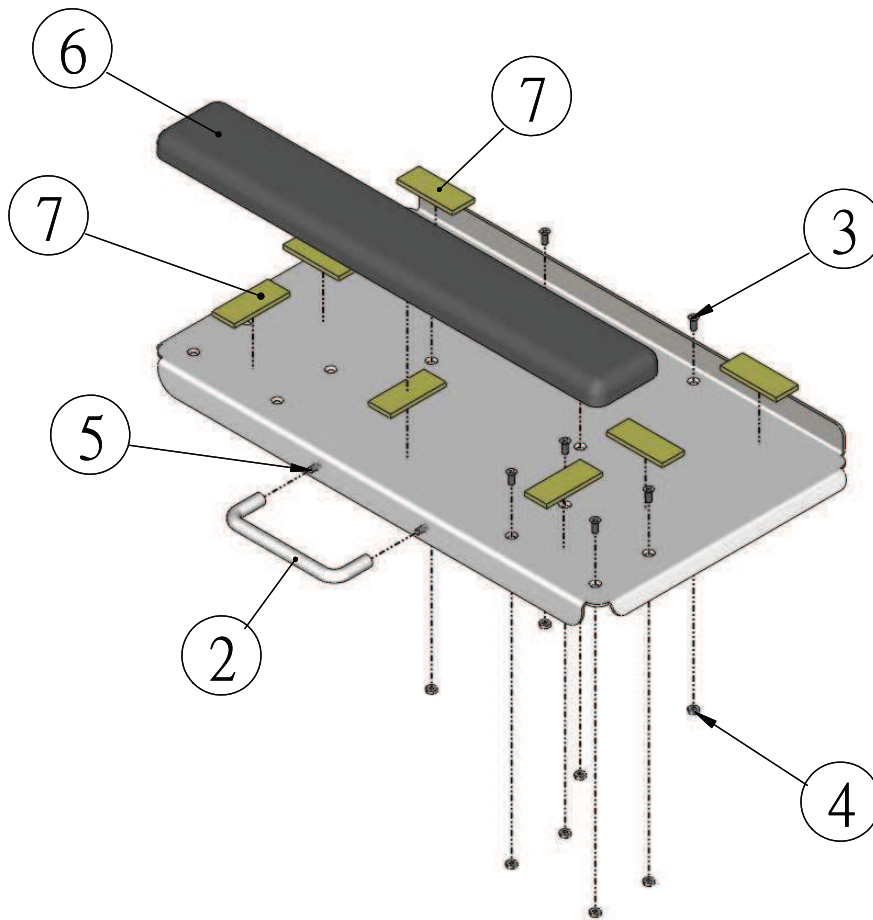

# P/N: #24-13 SERIES INSTALLATION GUIDE

Item No.	Part No.	Description	Quantity
1	P24-13-01	NB holder platform	1
2	P24-21-02	96mm Handle	1
3	P24-11-08	M4P0.7-8mm phillips pan head screw	8
4	P24-21-04	M4P0.7-nut	8
5	P24-12-11	M4P0.7-8mm umbrella head screw	2
6	P24-08-02	Wrist rest	1
7	P24-08-03V	Double-sided velcro hook & loop tape	7